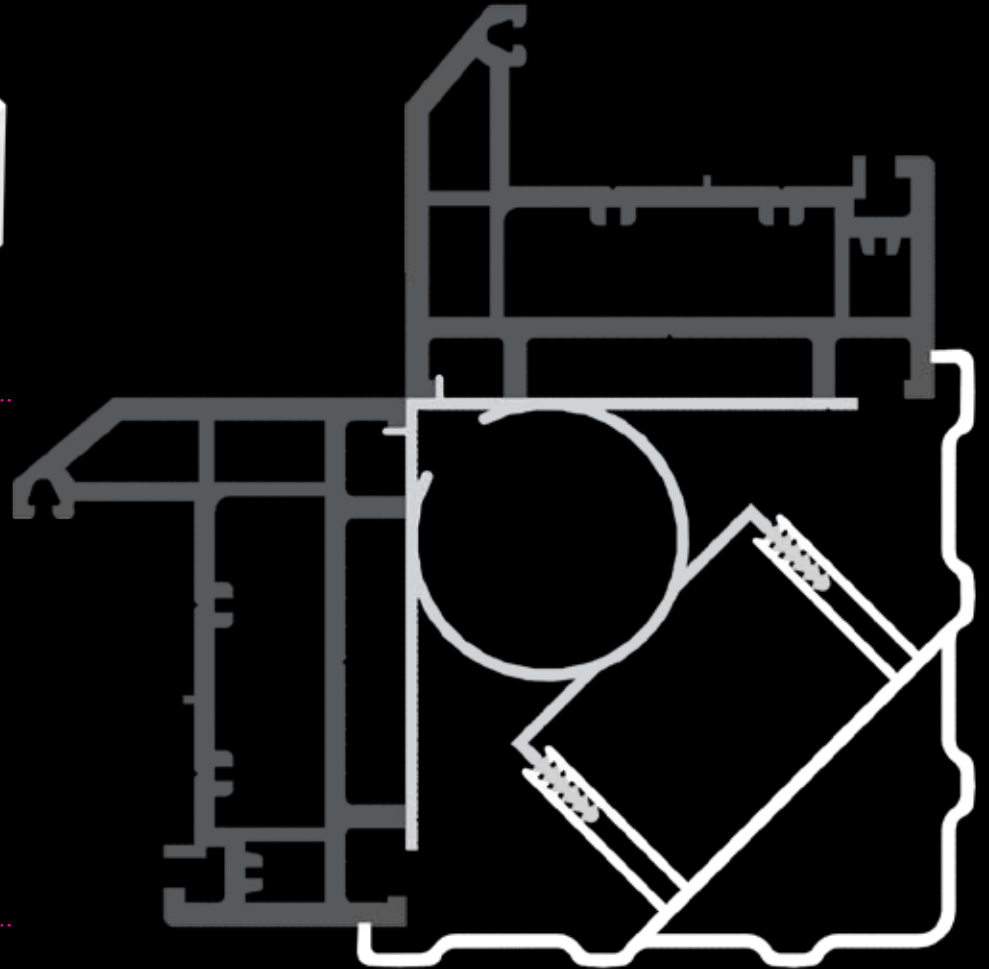

90°CORNERPOST

PART NO.	COLOUR	PACK SIZE	BAY JACK	lxx (cm²)	lyy (cm²)	Strengthometer
WWL126	Aluminium	4 x 6m	D90	16.2	8.7	
90D	(Specify White)	4 x 6m				
	(G) Golden Oak	2 x 6m				
	(M) Mahogany	2 x 6m				
	(R) Rosewood	2 x 6m				

DECORATIVETRIM

WWL126

This 90° Cornerpost is designed especially for 70mm frames. Frames butt to the inside. This product is shown with a decorative PVCu trim to the outside. Bay Jack 'D' is designed to work with this product. This product is loadbearing. Zero frame deduction. For Bay Jack order Jack D90