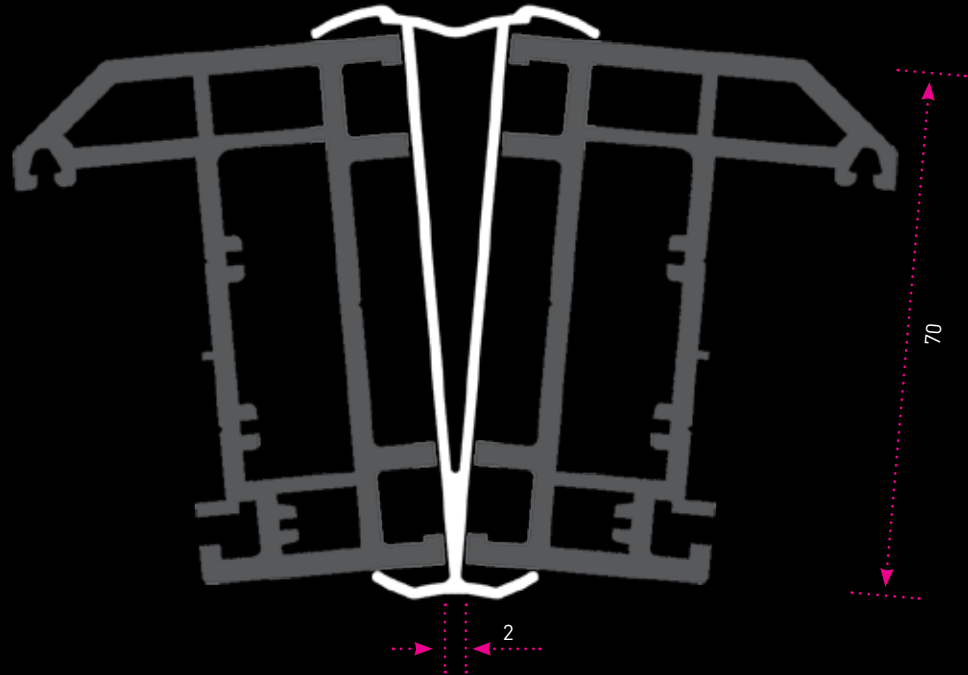

PART NO.	COLOUR	PACK SIZE	BAY JACK	lxx (cm ²)	lyy (cm ²)	Strengthometer
17070	(Specify White)	4 x 6m	N/A	N/A	N/A	I
	(G) Golden Oak	2 x 6m				
	(M) Mahogany	2 x 6m				
	(R) Rosewood	2 x 6m				
	(Specify White/Specify Foil)	2 x 6m				

170° BOW BAY

ANGLE	FRAME DEDUCTION
150° - 170°	1mm (Note 3mm frame cover at 150°)
175°	3.9 mm
180°	7.1mm (Note 4mm frame cover at 180°)

This product can work with frames from 150° - 180°. Frame deductions are shown at various angles. Frame deductions are "per side".

17070

170° Bow Bay - Can accommodate angles 150° - 180° at full range. Ideal for non loadbearing Bow Bays where increased glass sightline is popular. See table above for frame deductions.