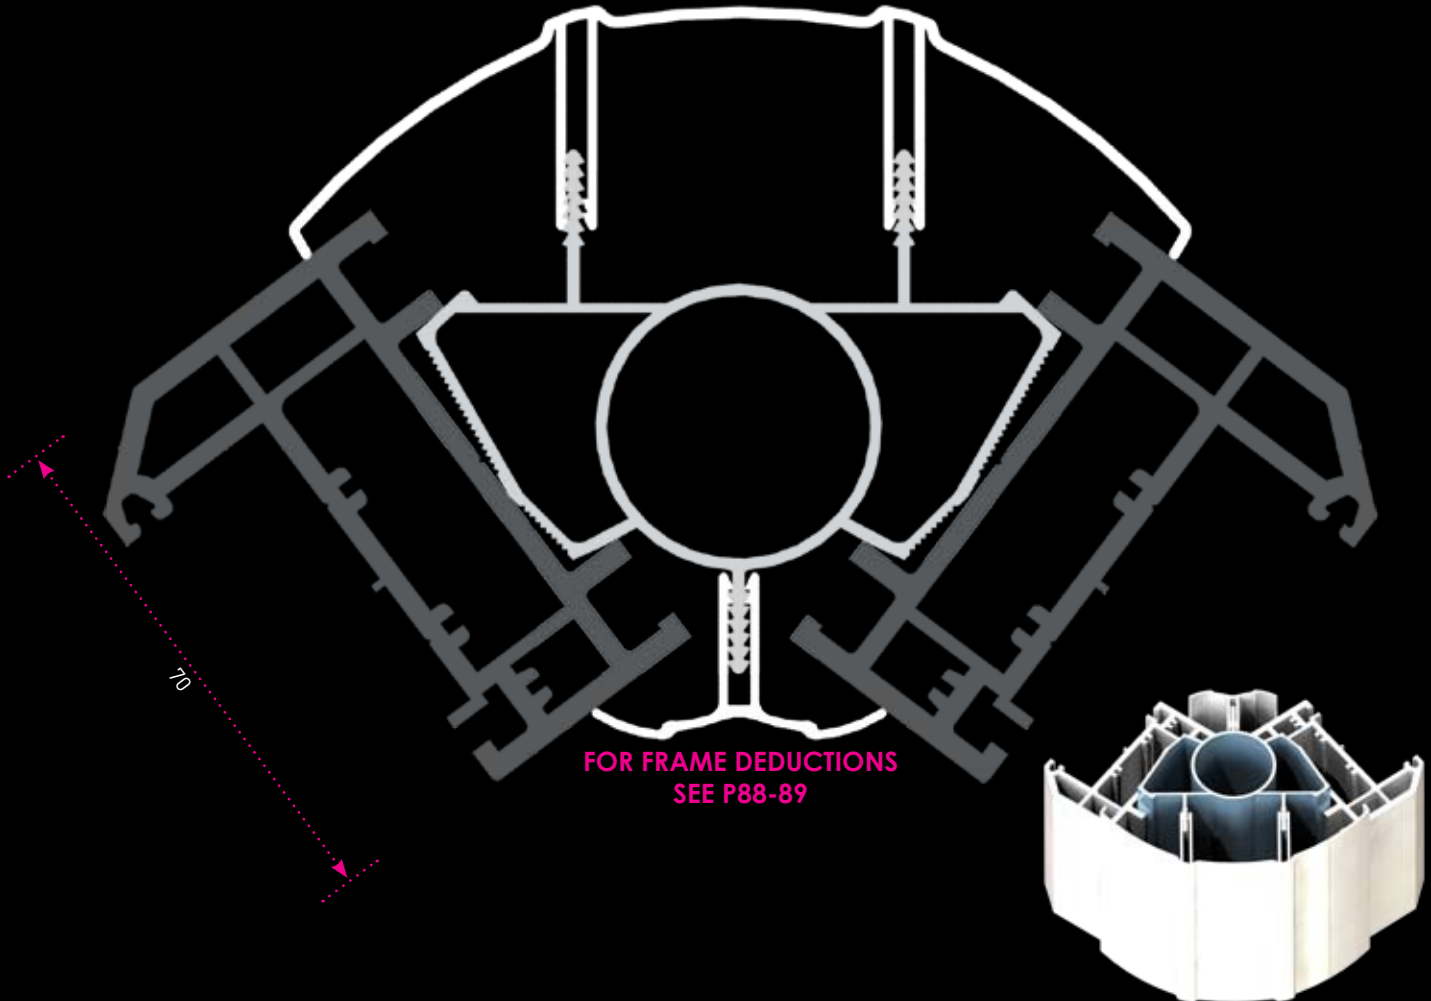

PART NO.	COLOUR	PACK SIZE	BAY JACK	lxx (cm ⁴)	lyy (cm ⁴)	Strengthometer
WWL123	Aluminium	4 x 6m	D(WW123)	12.8	26.2	,
DBI / DBO120	(Specify White)	4 x 6m				
	(G) Golden Oak	2 x 6m				
	(M) Mahogany	2 x 6m				
	(R) Rosewood	2 x 6m				

90°-120° EASYBAY

Drawn at 120° using a 90°-120° Trim

WWL123 fits Rehau S706 and Thyssen Only.

WWL123

WWL123 is similar to WWL122 but accomodates angles 90° - 125°. WWL123 fits Rehau S706 and Thyssen 70mm.
For Bay Jack order Jack D (WWL123)