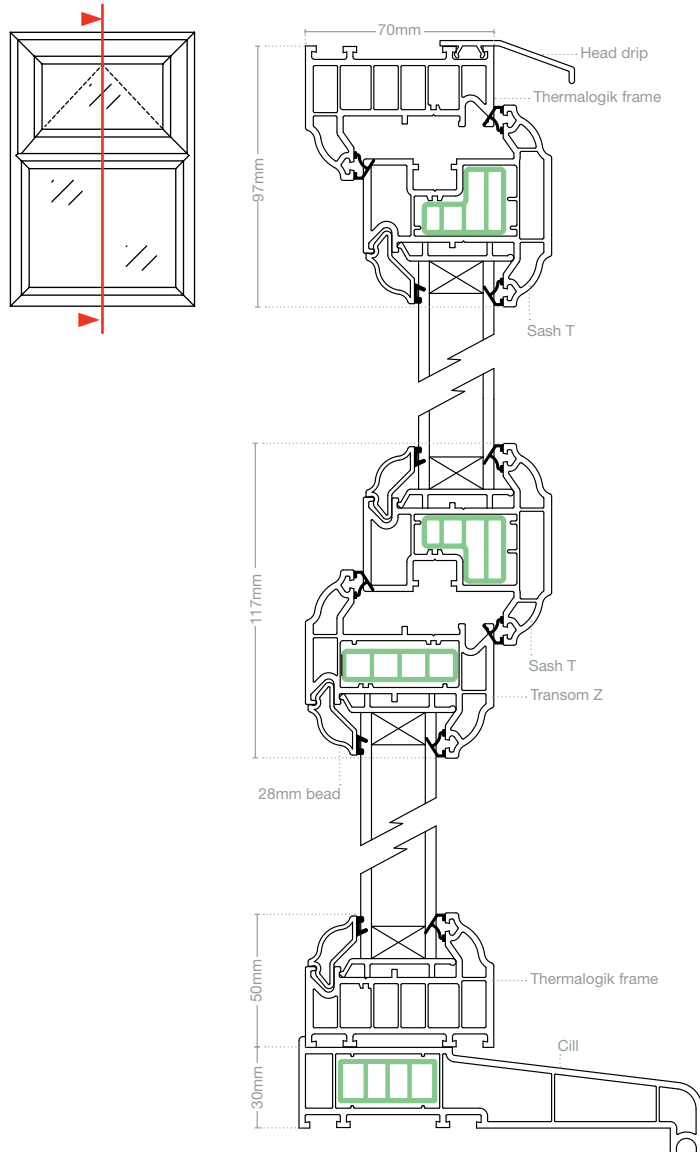

Product specification Eurologik casement windows

All together better

EUROLOGIK SLIM CASEMENT DOUBLE GLAZED OUTWARD OPENING, INTERNALLY GLAZED

Profiles

- Eurocell **eurologik** 70mm system
- Thermalogik multi-chambered slim line outer frame

Reinforcements

- PVC-U Thermal Inserts

Cill options

Standard: 85mm (130mm*), 150mm (195mm*) and 180mm (225mm*)

* When used with cill extender

Accreditations

- Eurocell **eurologik** profile system is BBA certified
- BS EN 12608, BS 7412, BS 6375, BS 7950

Style

Ovolo

Chamfered

Thermal performance

System	Config	Glass 1 (external)	Glass 2 (internal)	Gas fill	Spacer bar	Reinforcing	WER	Energy Index	U Value
eurologik	4/20/4	Float	SG Planitherm Total Plus	Argon	Swisspacer V	PVC-U TI		7	1.3
eurologik	4/20/4	Pilkington Optiwhite	Pilkington K OW	Argon	Superspacer	PVC-U TI		4	1.5
eurologik	4/20/4	Float	Pilkington K	Argon	Aluminium	PVC-U TI		- 15	1.7

Min / max sizes

If the windows are to be manufactured are outside these sizes, please consult Eurocell's technical department.

System	Width (mm)	Height (mm)
Casement windows (top hung) Espag	Max: 1200 Min: 320	Max: 1350 Min: 375
Casement windows (side hung)	Max: 750 Min: 400	Max: 1500 Min: 320
All fixed sizes (fixed)	Max: 3000	Max: 2400 (combined width & height 5400)