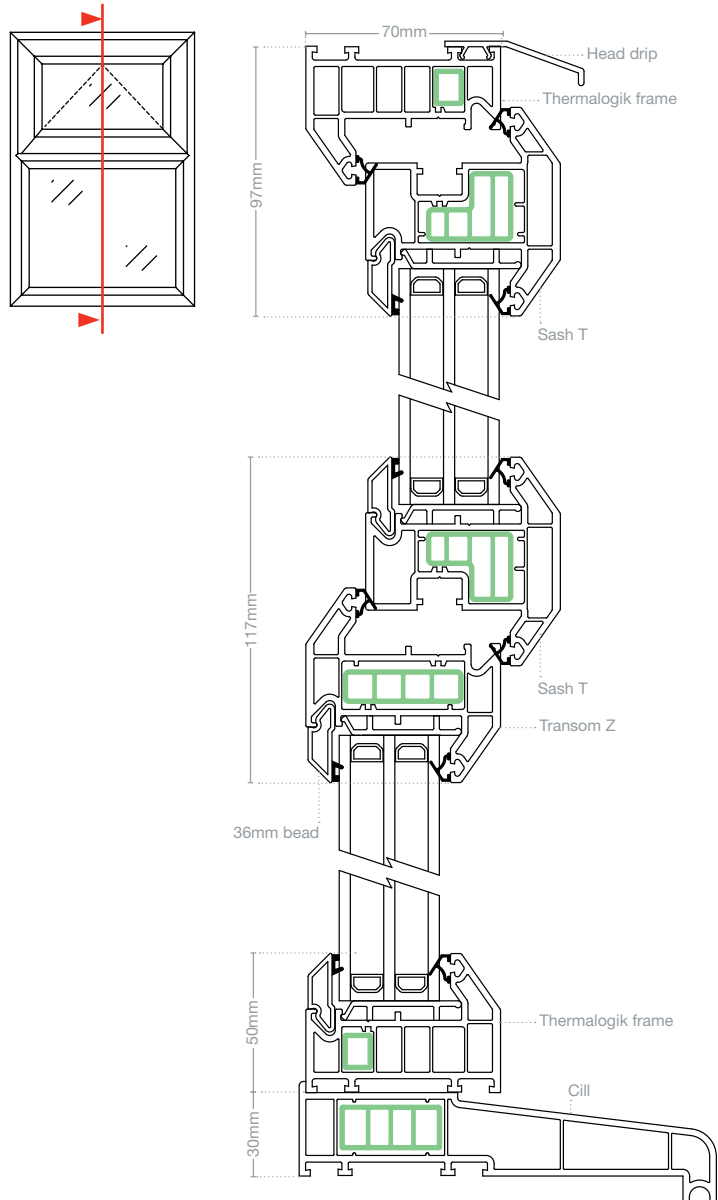

Product specification Eurologik casement windows

EUROLOGIK SLIM CASEMENT TRIPLE GLAZED OUTWARD OPENING, INTERNALLY GLAZED

Profiles

- Eurocell **eurologik** 70mm system
- Thermalogik multi-chambered slim line outer frame

Reinforcements

- PVC-U Thermal Inserts

Cill options

Standard: 85mm (130mm*), 150mm (195mm*) and 180mm (225mm*)

* When used with cill extender

Accreditations

- Eurocell **eurologik** profile system is BBA certified
- BS EN 12608, BS 7412, BS 6375, BS 7950

Style

Ovolo

Chamfered

Thermal performance

System	Config	Glass 1 (external)	Glass 2 (triple only)	Glass 3 (internal)	Gas fill	Spacer bar	Reinforcing	U Value
eurologik	4/12/4/12/4	SG Diamant	SG Planitherm Plus	SG Planitherm Plus	Argon	Swisspacer V	PVC-U TI	1.1
eurologik	4/12/4/12/4	Float	SG Planitherm One	SG Planitherm One	Krypton	Swisspacer V	PVC-U TI	0.8
eurologik	4/12/4/12/4	Float	SG Planitherm One	SG Planitherm One	Argon	Superspacer	PVC-U TI	0.9

Min / max sizes

If the windows are to be manufactured are outside these sizes, please consult Eurocell's technical department.

System	Width (mm)	Height (mm)
Casement windows (top hung) Espag	Max: 1200 Min: 320	Max: 1350 Min: 375
Casement windows (side hung)	Max: 750 Min: 400	Max: 1500 Min: 320
All fixed sizes (fixed)	Max: 3000	Max: 2400 (combined width & height 5400)