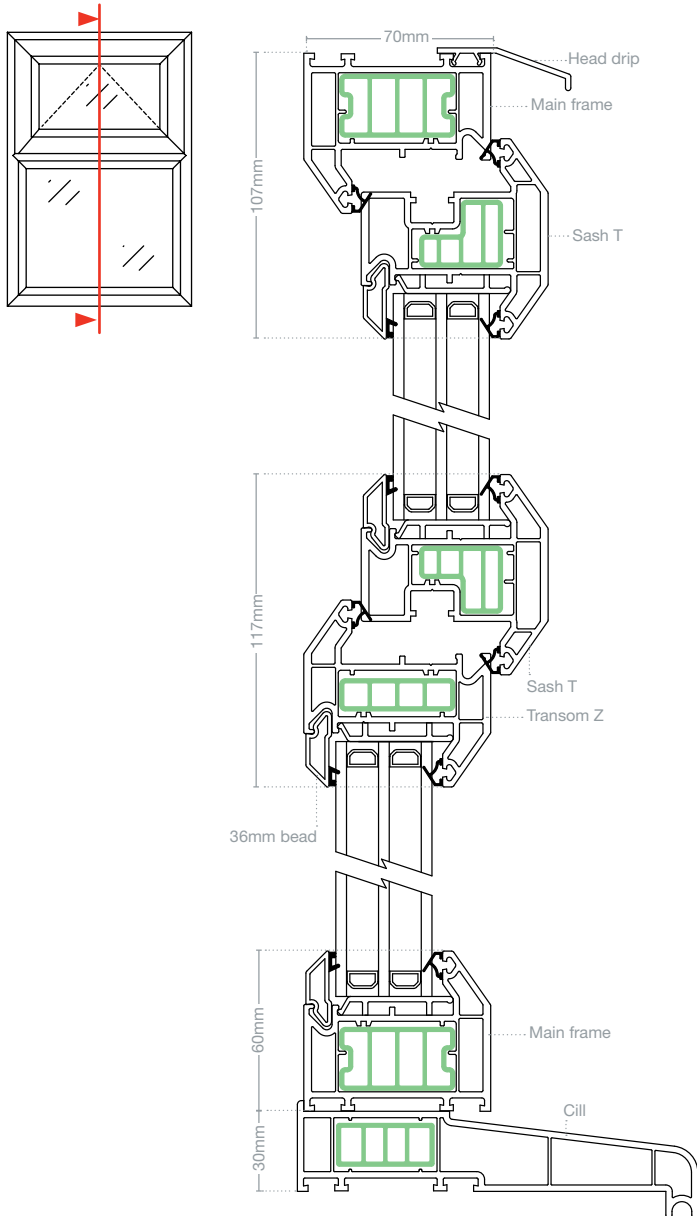

Product specification Eurologik casement windows

EUROLOGIK STANDARD CASEMENT TRIPLE GLAZED OUTWARD OPENING, INTERNALLY GLAZED

Profiles

- Eurocell **eurologik** 70mm system
- Standard outer frame

Reinforcements

- PVC-U Thermal Inserts

Cill options

Standard: 85mm (130mm*), 150mm (195mm*) and 180mm (225mm*)

* When used with cill extender

Accreditations

- Eurocell **eurologik** profile system is BBA certified
- **BS EN 12608, BS 7412, BS 6375, BS 7950**

Style

Ovolo

Chamfered

Thermal performance

System	Config	Glass 1 (external)	Glass 2 (triple)	Glass 3 (internal)	Gas fill	Spacer bar	Reinforcing	U Value
eurologik	4/12/4/12/4	Float	SG Planitherm One	SG Planitherm One	Krypton	Swisspacer V	PVC-U TI	0.8
eurologik	4/12/4/12/4	Float	SG Planitherm One	SG Planitherm One	Argon	Swisspacer V	PVC-U TI	0.9
eurologik	4/12/4/12/4	Float	SG Planitherm Plus	SG Planitherm Plus	Argon	Superspacer	PVC-U TI	1
eurologik	4/12/4/12/4	Float	Pilkington K S	Pilkington K S	Argon	Swisspacer V	PVC-U TI	1

Note: The above calculations should be used for guideline purposes only. Other options also available. To have **eurologik70** with standard outerframe triple glazing performance simulated, please contact Eurocell's technical department.

Colour options

Standard colours

Non-standard options

Eurocell profiles are available in any colour from our made-to-order range. These are available on a three-week lead-time.

* White Ash and Irish Oak available in Ovolo styles only. Anthracite Grey and Slate Grey available in Chamfered only

Min / max sizes

If the windows are to be manufactured are outside these sizes, please consult Eurocell's technical department.

System	Width (mm)	Height (mm)
Casement windows (top hung) Espag	Max: 1200 Min: 320	Max: 1350 Min: 375
Casement windows (side hung)	Max: 750 Min: 400	Max: 1500 Min: 320
All fixed sizes (fixed)	Max: 3000	Max: 2400 (combined width & height 5400)